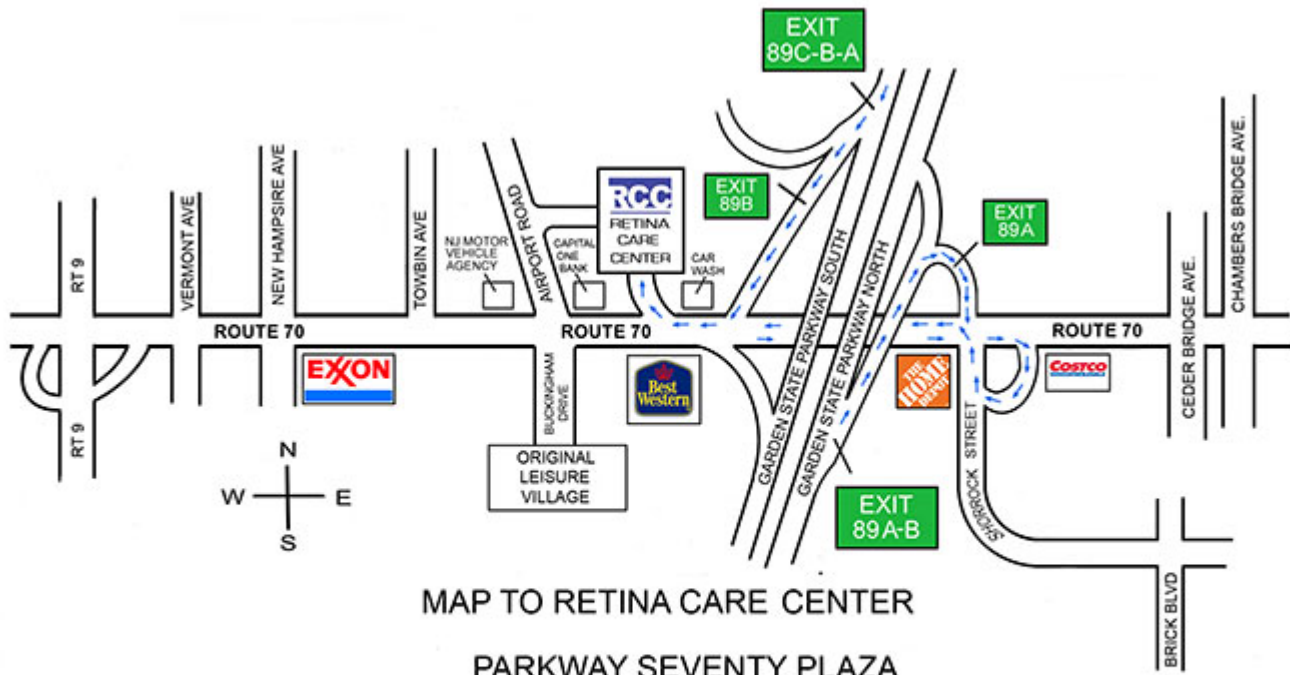

# DIRECTIONS TO 1255 ROUTE 70 LAKEWOOD, NEW JERSEY

**From West (Whiting, Manchester):** Take Route 70 East. Pass Airport Road. Follow signs for Airport Road/MV Agency U-turn. Pass under Garden State Parkway. As you pass The Home Depot stay right and just pass Shorrock Street take the U-turn (Airport Road/MV Agency). Make a left turn onto Route 70 West. Go 0.8 miles and then turn right into Parkway 70 Plaza at corner of Airport Road and Route 70.

**From North (Monmouth County):** Take Garden State Parkway South to exit 89 C-B-A (Route 70, Lakewood, and Brick). Continue to exit 89 B-A (Route 70, Brick, and Lakehurst). Then continue to exit 89 B (Route 70 West, Lakehurst). Turn right off the ramp onto Route 70 West. Go 0.3 miles and turn right into Parkway 70 Plaza on corner of Airport Road and Route 70.

**From East (Brick, Point Pleasant, and Brielle):** Take Route 70 West towards Lakewood. Pass under the Garden State Parkway, go an additional 0.5 miles and make a right turn into Parkway 70 Plaza at corner of Airport Road and Route 70.

**From South (Toms River-alternate route):** Take Route 37 to Route 166 (Route 9). Go North on Route 166 for 3/10 of a mile and bear right onto Old Freehold Road (just before Riverside Cemetery). Old Freehold Road changes into New Hampshire Avenue. Continue straight on New Hampshire Avenue. Turn right onto Route 70 (at Exxon). Take Route 70 East. Pass Airport Road. Follow signs for Airport Road/MV Agency U-turn. Pass under Garden State Parkway. As you pass The Home Depot stay right and just pass Shorrock Street take the U-turn (Airport Road/MV Agency). Make a left turn into Route 70 West. Go 0.8 miles and then turn right into Parkway 70 Plaza at corner of Airport Road and Route 70.