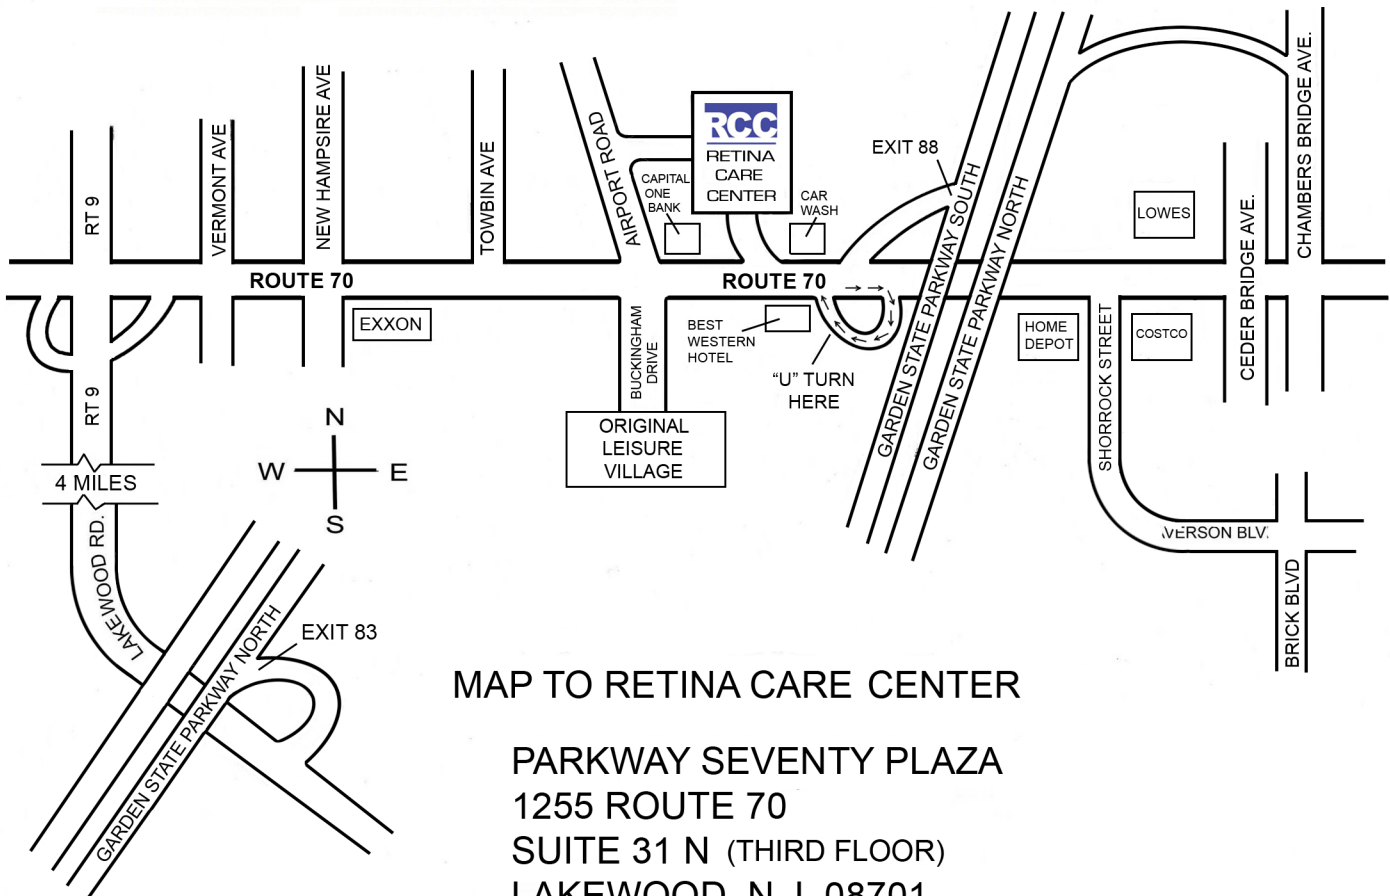

# DIRECTIONS TO 1255 ROUTE 70 LAKEWOOD, NEW JERSEY

**From West (Whiting, Manchester):** Take Route 70 East. Pass Airport Road and take next U-Turn (after Best Western Hotel) to Route 70 West. Go 0.3 miles and make right turn into Parkway 70 Plaza, at corner of Airport Road and Route 70.

**From East (Brick, Point Pleasant, Brielle):** Take Route 70 West towards Lakewood. Pass under Garden State Parkway and go an additional 0.5 miles and make right turn into Parkway 70 Plaza at corner of Airport Road and Route 70.

**From North (Monmouth County):** Take Garden State Parkway South to Exit 88 (Route 70/Lakewood). Turn right off of the ramp onto Route 70 West. Go 0.3 miles and turn into Parkway 70 Plaza on corner of Airport Road and Route 70.

**From South (Toms River):** Take Route 37 to Route 166 (Route 9). Go North on Route 166 for 3/10 of a mile and bear right onto Old Freehold Road (just before Riverside Cemetery). Old Freehold Road changes into New Hampshire Avenue. Continue straight on New Hampshire Avenue. Turn right onto Route 70 (at Exxon). Take Route 70 East. Pass Airport Road and take next U-Turn (after Best Western Hotel) to Route 70 West. Go 0.3 miles and make right turn into Parkway 70 Plaza at corner of Airport Road and Route 70.